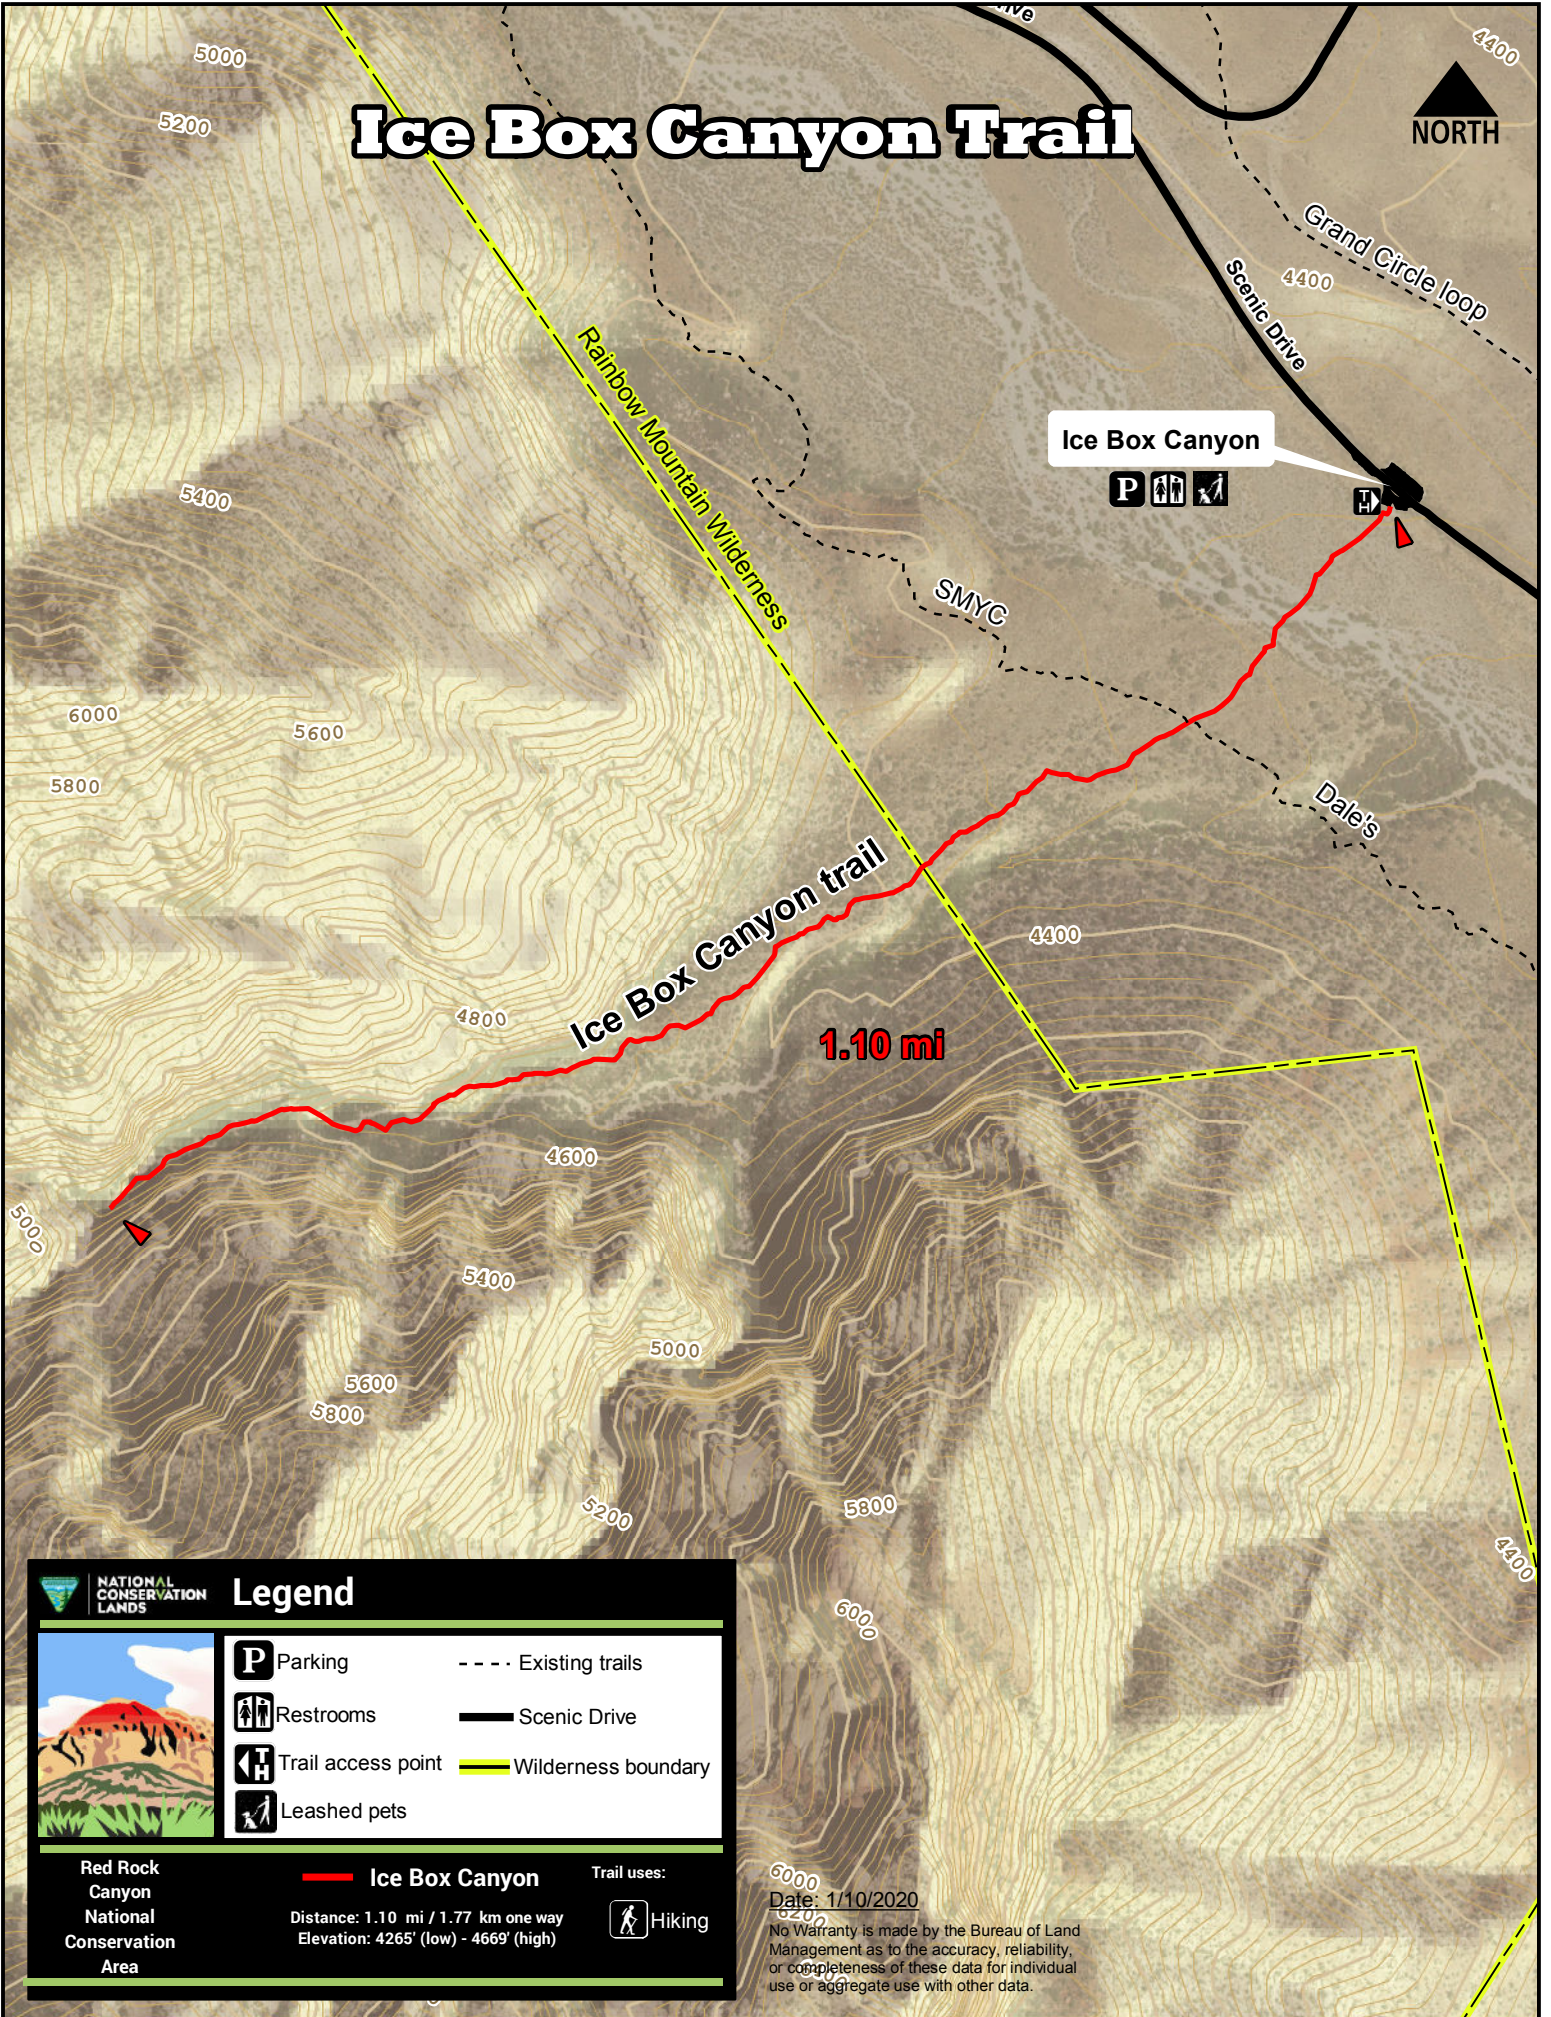

Ice Box Canyon Trail

Ice Box Canyon

1.10 mi

NATIONAL
CONSERVATION
LANDS

Legend

	Parking		Existing trails
	Restrooms		Scenic Drive
	Trail access point		Wilderness boundary
	Leashed pets		

Red Rock Canyon National Conservation Area

Ice Box Canyon

Distance: 1.10 mi / 1.77 km one way
Elevation: 4265' (low) - 4669' (high)

Trail uses:

Hiking

Date: 1/10/2020
No Warranty is made by the Bureau of Land Management as to the accuracy, reliability, or completeness of these data for individual use or aggregate use with other data.