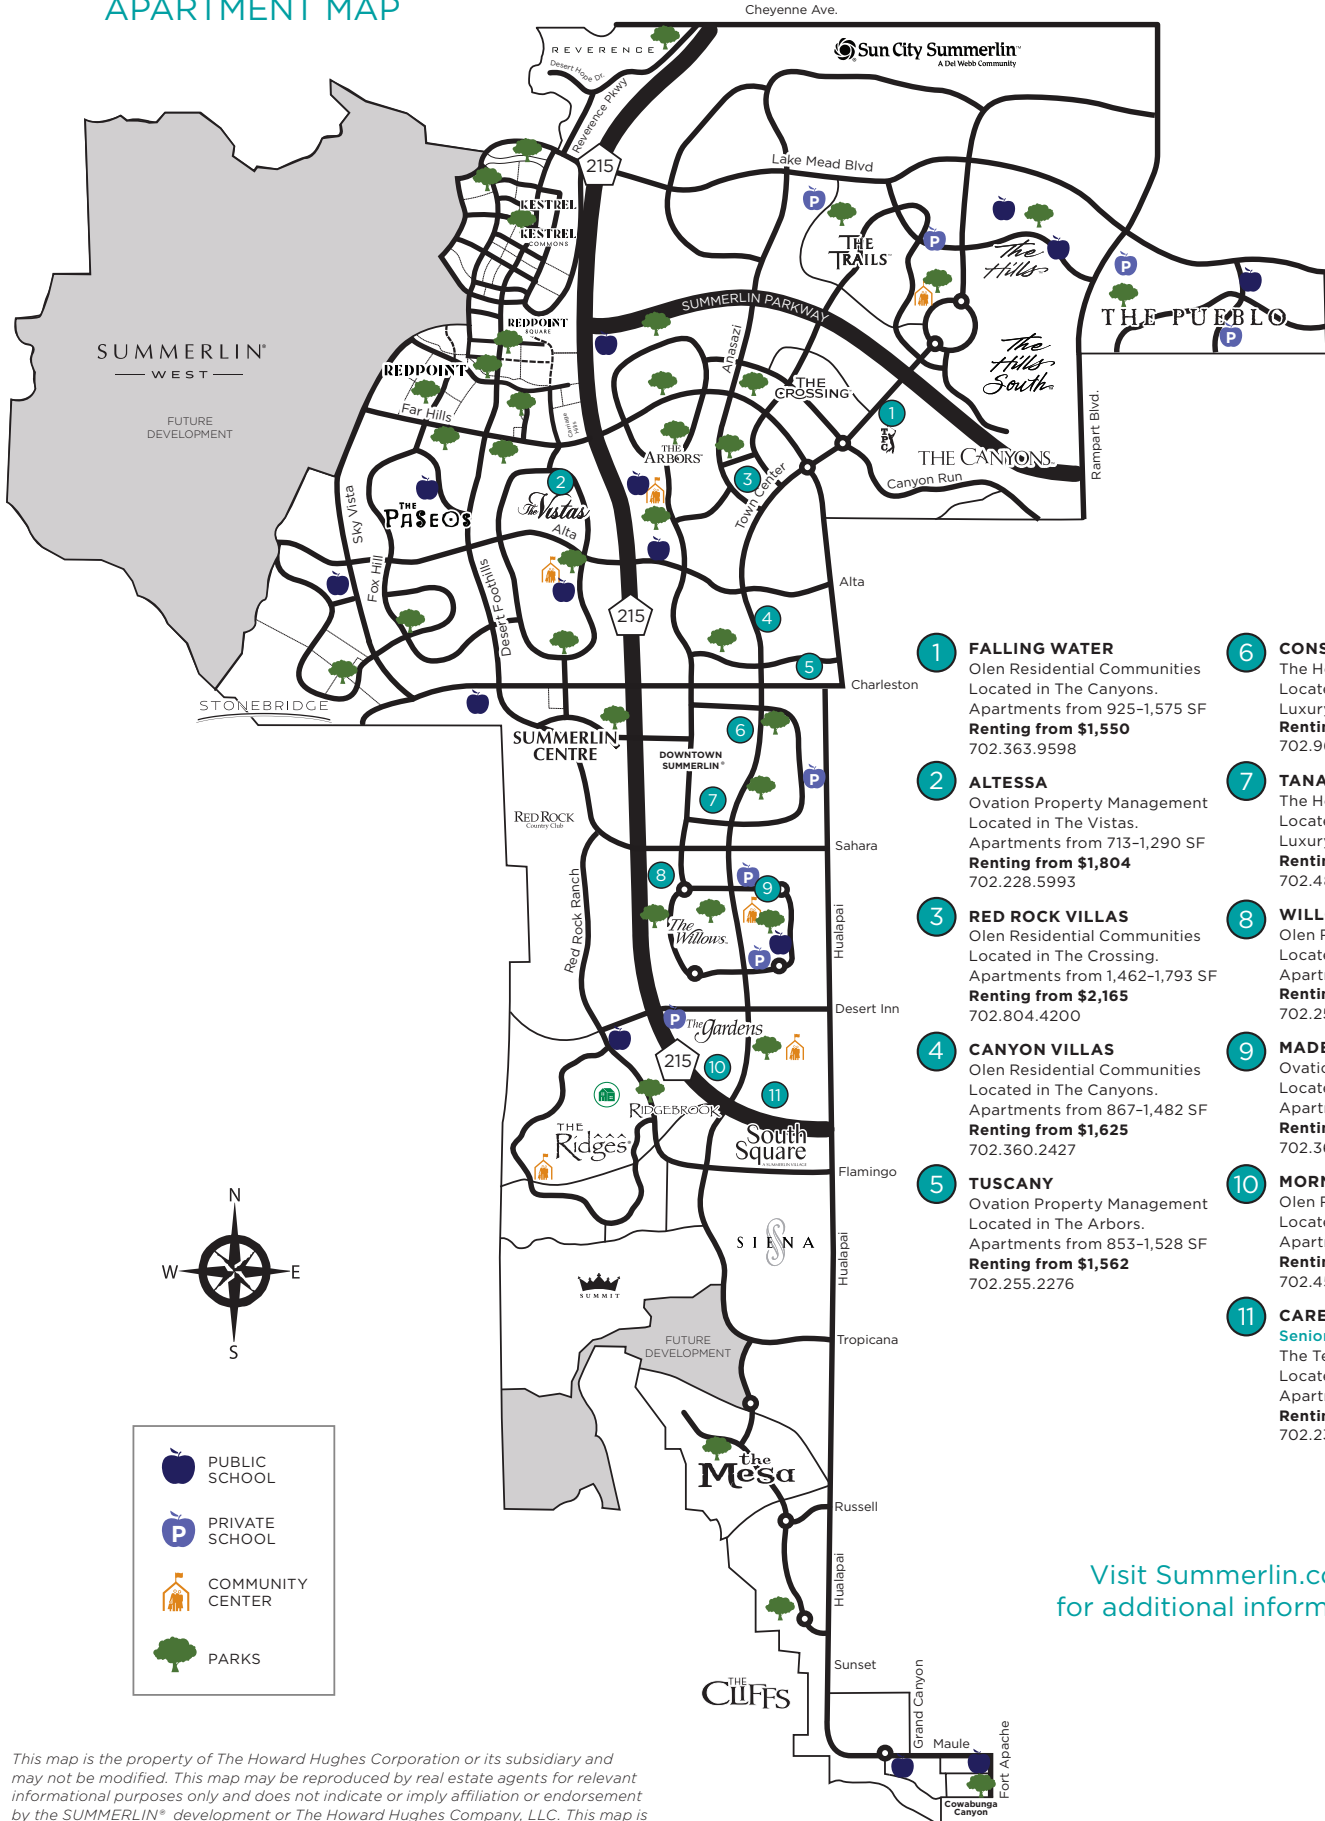

SUMMERLIN®

APARTMENT MAP

- 1 FALLING WATER**
 Olen Residential Communities
 Located in The Canyons.
 Apartments from 925-1,575 SF
Renting from \$1,550
 702.363.9598
- 2 ALTESSA**
 Ovation Property Management
 Located in The Vistas.
 Apartments from 713-1,290 SF
Renting from \$1,804
 702.228.5993
- 3 RED ROCK VILLAS**
 Olen Residential Communities
 Located in The Crossing.
 Apartments from 1,462-1,793 SF
Renting from \$2,165
 702.804.4200
- 4 CANYON VILLAS**
 Olen Residential Communities
 Located in The Canyons.
 Apartments from 867-1,482 SF
Renting from \$1,625
 702.360.2427
- 5 TUSCANY**
 Ovation Property Management
 Located in The Arbors.
 Apartments from 853-1,528 SF
Renting from \$1,562
 702.255.2276
- 6 CONSTELLATION®**
 The Howard Hughes Corporation
 Located in Downtown Summerlin,
 Luxury Rental from 846-1,540 SF
Renting from \$2,093
 702.960.7857
- 7 TANAGER**
 The Howard Hughes Corporation
 Located in Downtown Summerlin,
 Luxury Rental from 667-1,358 SF
Renting from \$1,970
 702.483.6777
- 8 WILLOWBROOK**
 Olen Residential Communities
 Located in The Willows.
 Apartments from 830-1,832 SF
Renting from \$1,625
 702.256.1872
- 9 MADERA**
 Ovation Property Management
 Located in The Willows.
 Apartments from 825-1,335 SF
Renting from \$1,720
 702.360.8904
- 10 MORNING STAR**
 Olen Residential Communities
 Located in The Gardens.
 Apartments from 825-1,599 SF
Renting from \$1,725
 702.451.0409
- 11 CAREFREE WILLOWS**
Senior Living
 The Templeton Development Group
 Located in The Willows.
 Apartments from 762-1,253 SF
Renting from \$1,551
 702.233.0648