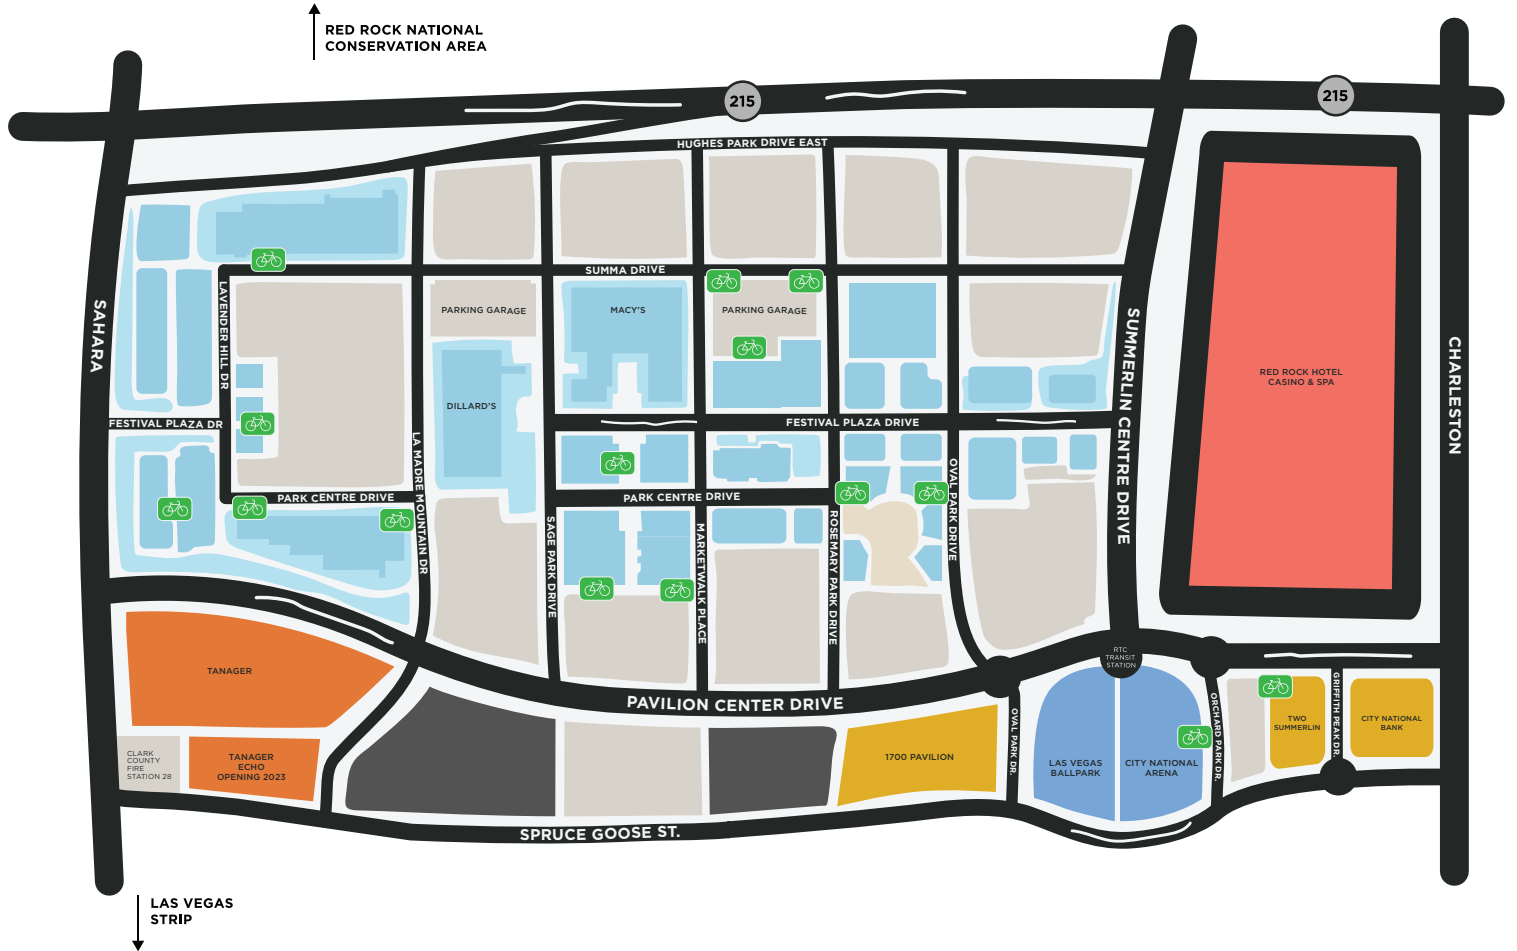

DOWNTOWN SUMMERLIN®

BIKE RACK MAP

● Office	● Resort	● Residential	● Sports/Fitness
● Retail/Dining	● Parking	● Future Development	

This map is the property of The Howard Hughes Corporation or its subsidiary and may not be modified. This map may be reproduced by real estate agents for relevant informational purposes only and does not indicate or imply affiliation or endorsement by the SUMMERLIN® development or The Howard Hughes Company, LLC. This map is provided "as is" and without warranty of any kind. SUMMERLIN and the Mountain Design are registered trademarks of The Howard Hughes Company, LLC.