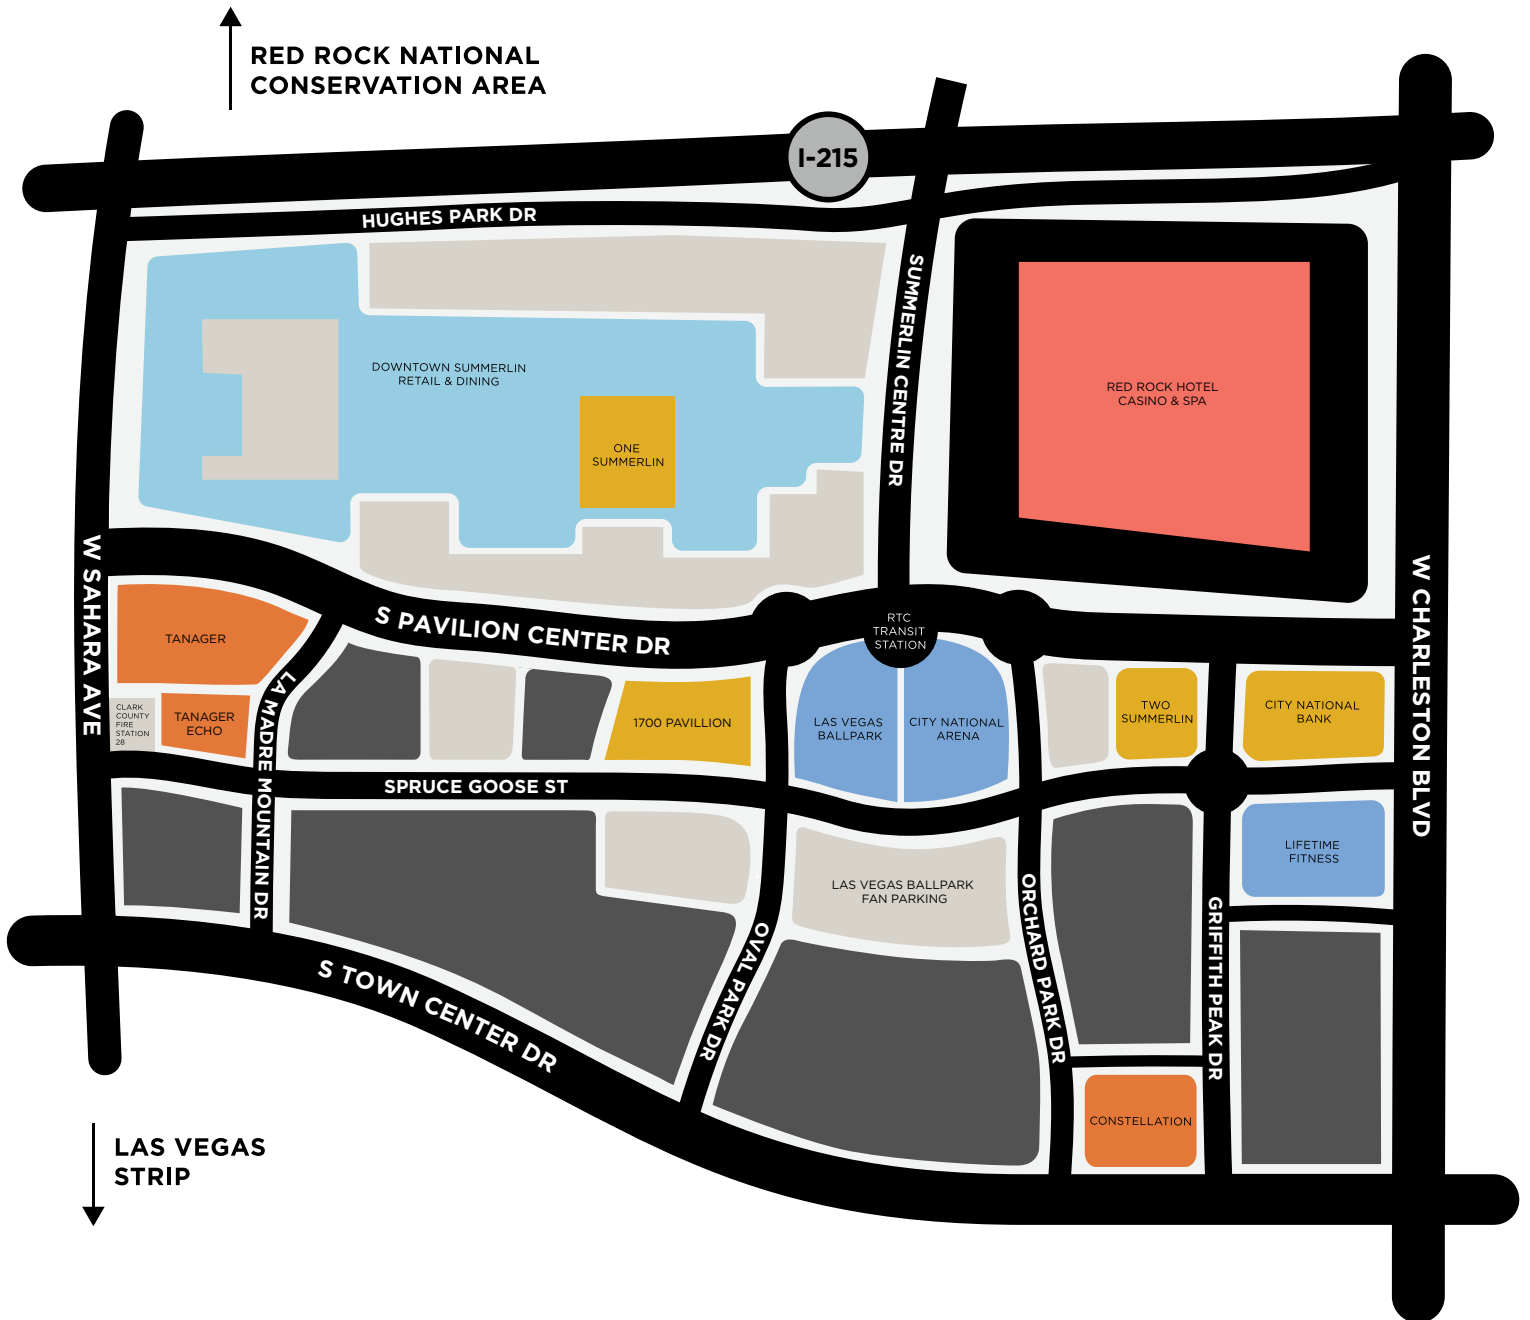

# DOWNTOWN SUMMERLIN®

- Office
- Resort
- Residential
- Sports/Fitness
- Retail/Dining
- Parking
- Future Development

This map is the property of The Howard Hughes Corporation or its subsidiary and may not be modified. This map may be reproduced by real estate agents for relevant informational purposes only and does not indicate or imply affiliation or endorsement by the SUMMERLIN® development or The Howard Hughes Company, LLC. This map is provided "as is" and without warranty of any kind. SUMMERLIN and the Mountain Design are registered trademarks of The Howard Hughes Company, LLC.